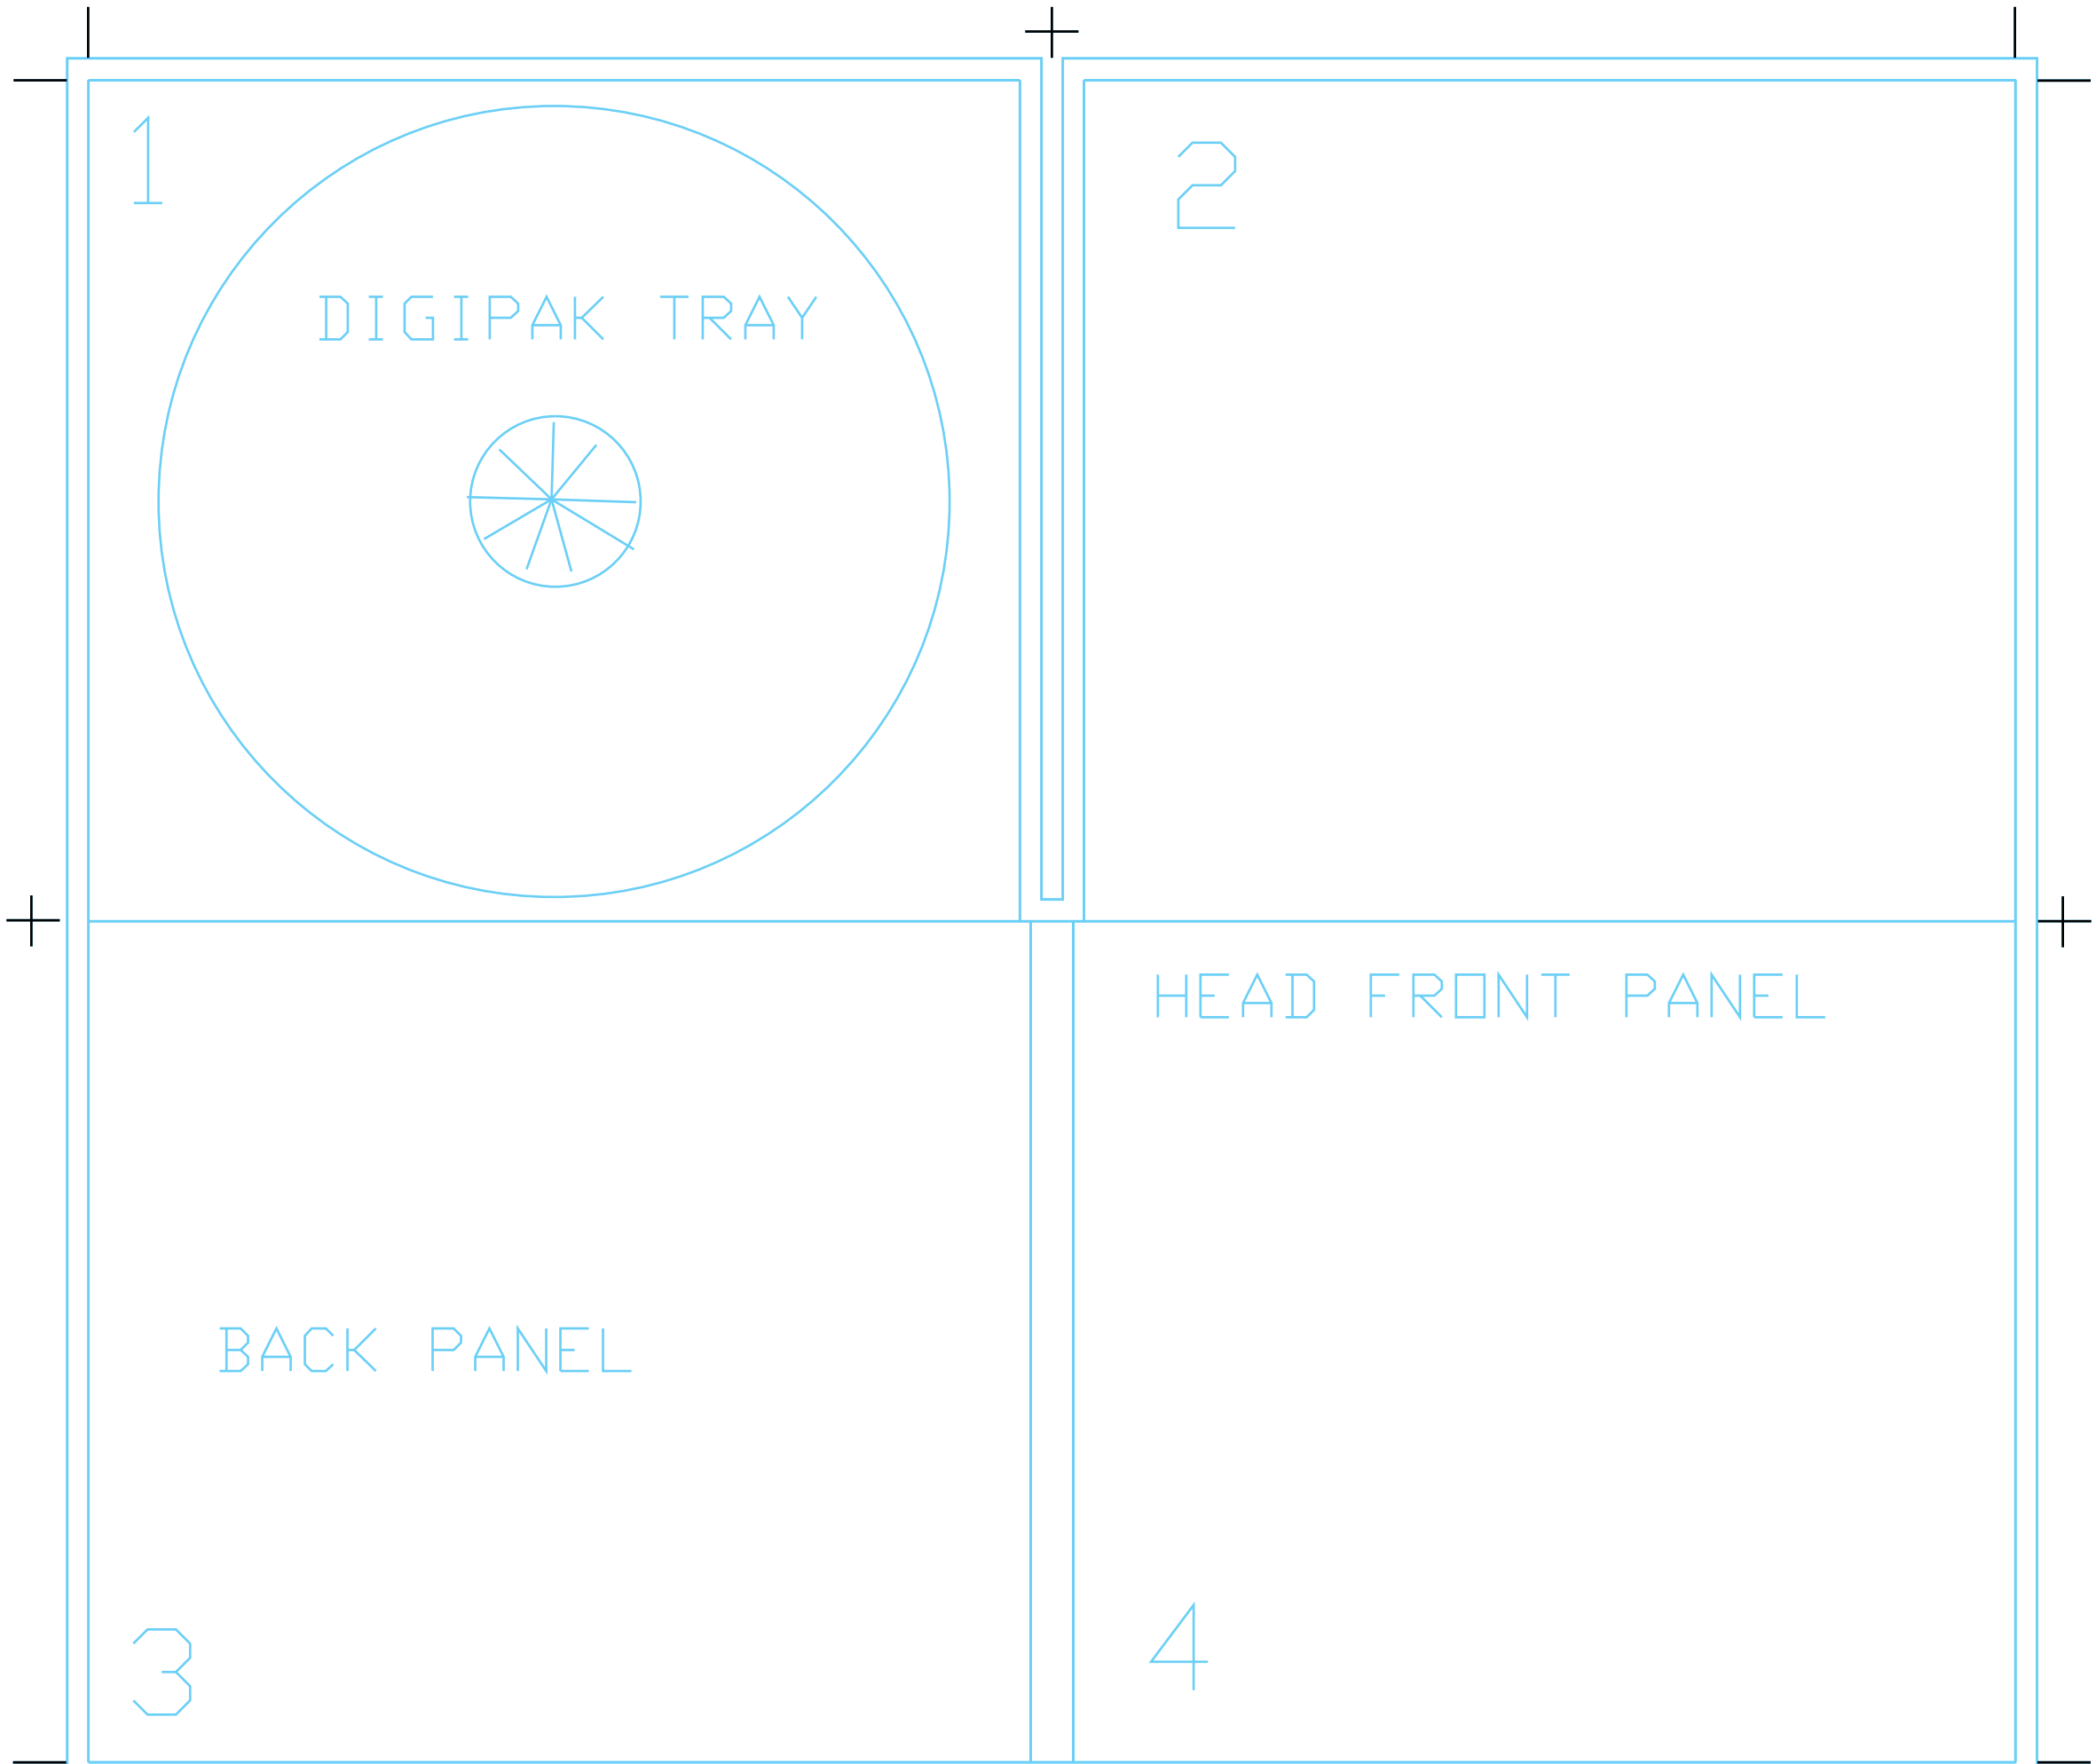

Please keep art and template on separate layers.

REF. 4 PANEL STANDARD DIGIPACK
SIZE 4 15/16 X 5 17/32
PGM # 4DIGI 15003

SAMO Media Standard Digipak: 4 panels, 1 tray
Please keep all text well inside of interior line
Please extend all background images past bleed (dotted) line
Top Panels are to be oriented opposite bottom panels
Tray can be clear so that panel can have art